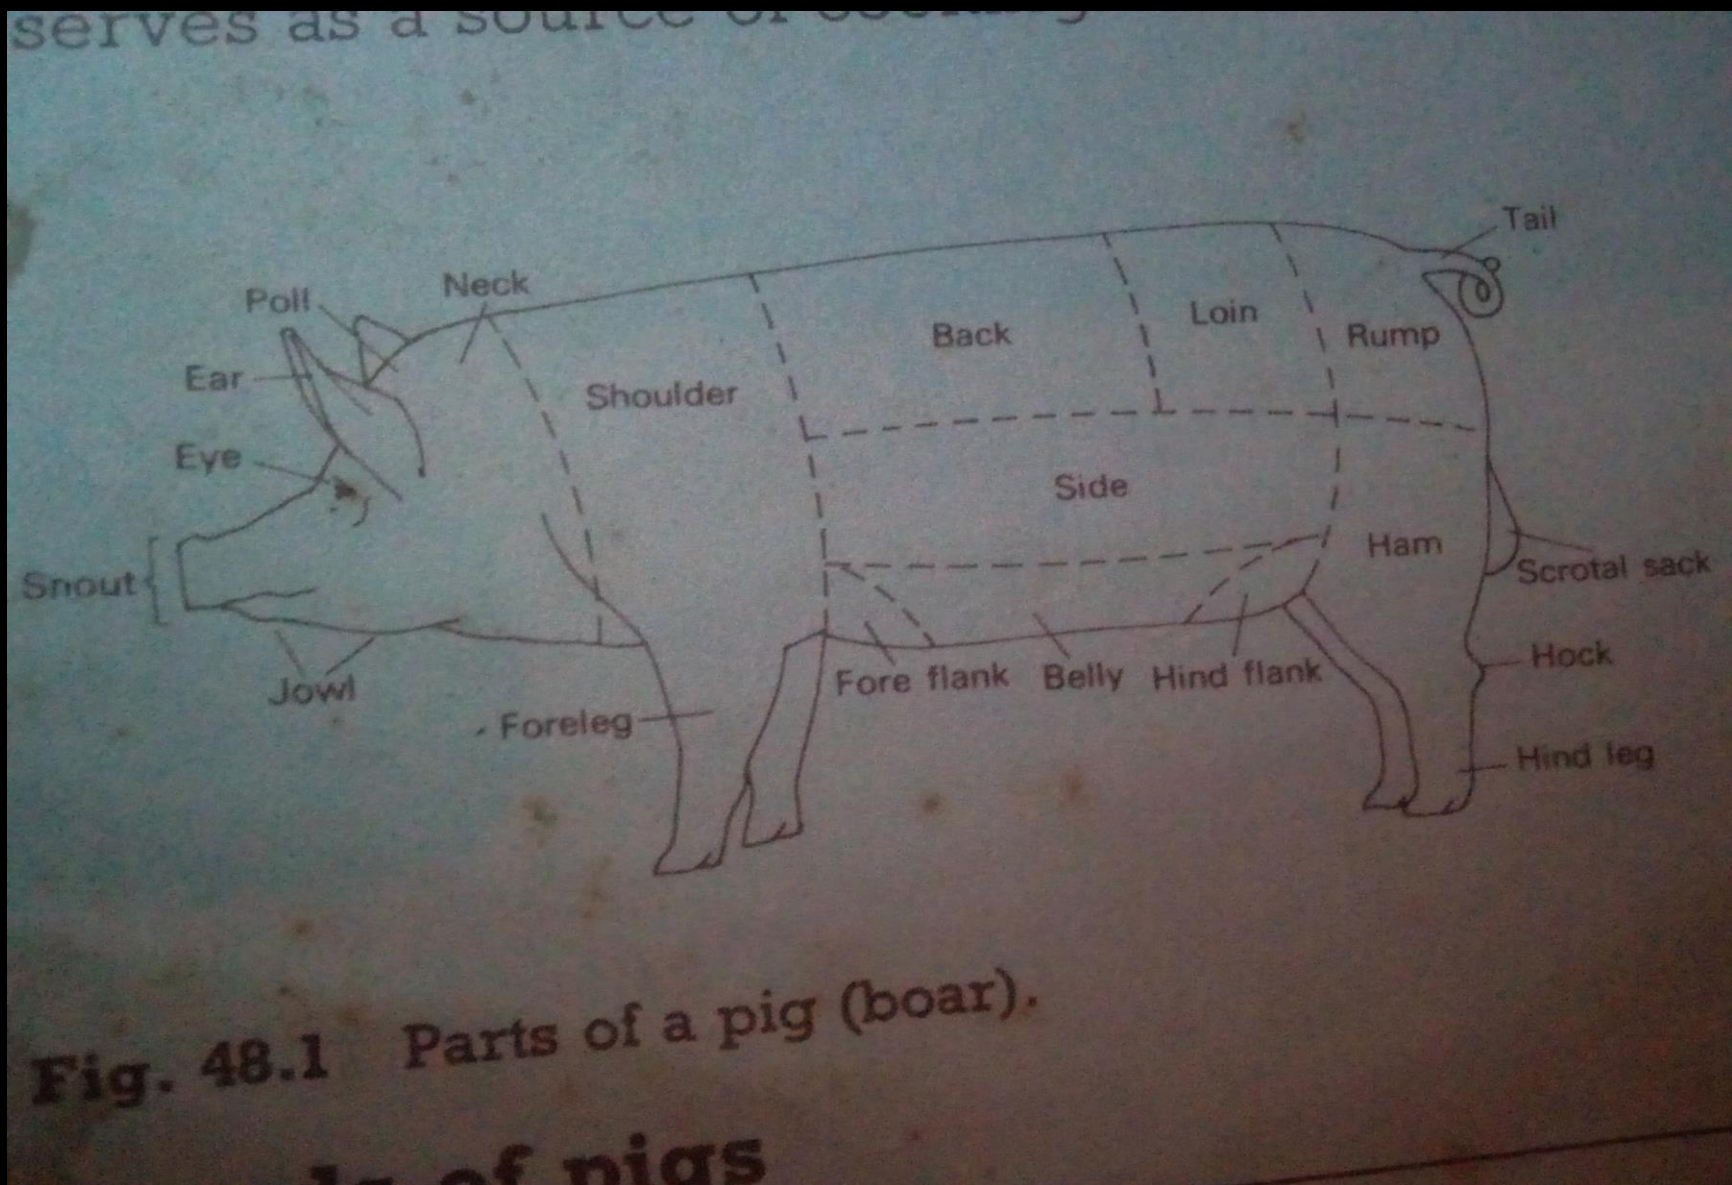

ANS 201: ANATOMY AND PHYSIOLOGY OF FARM ANIMALS
EXTERNAL FEATURES OF SOME SELECTED FARM ANIMALS

BAGIT DIGITAL SOLUTIONS...Where Learning is digitizingly fun!

Download More Course Materials on

www.bagitds.wordpress.com