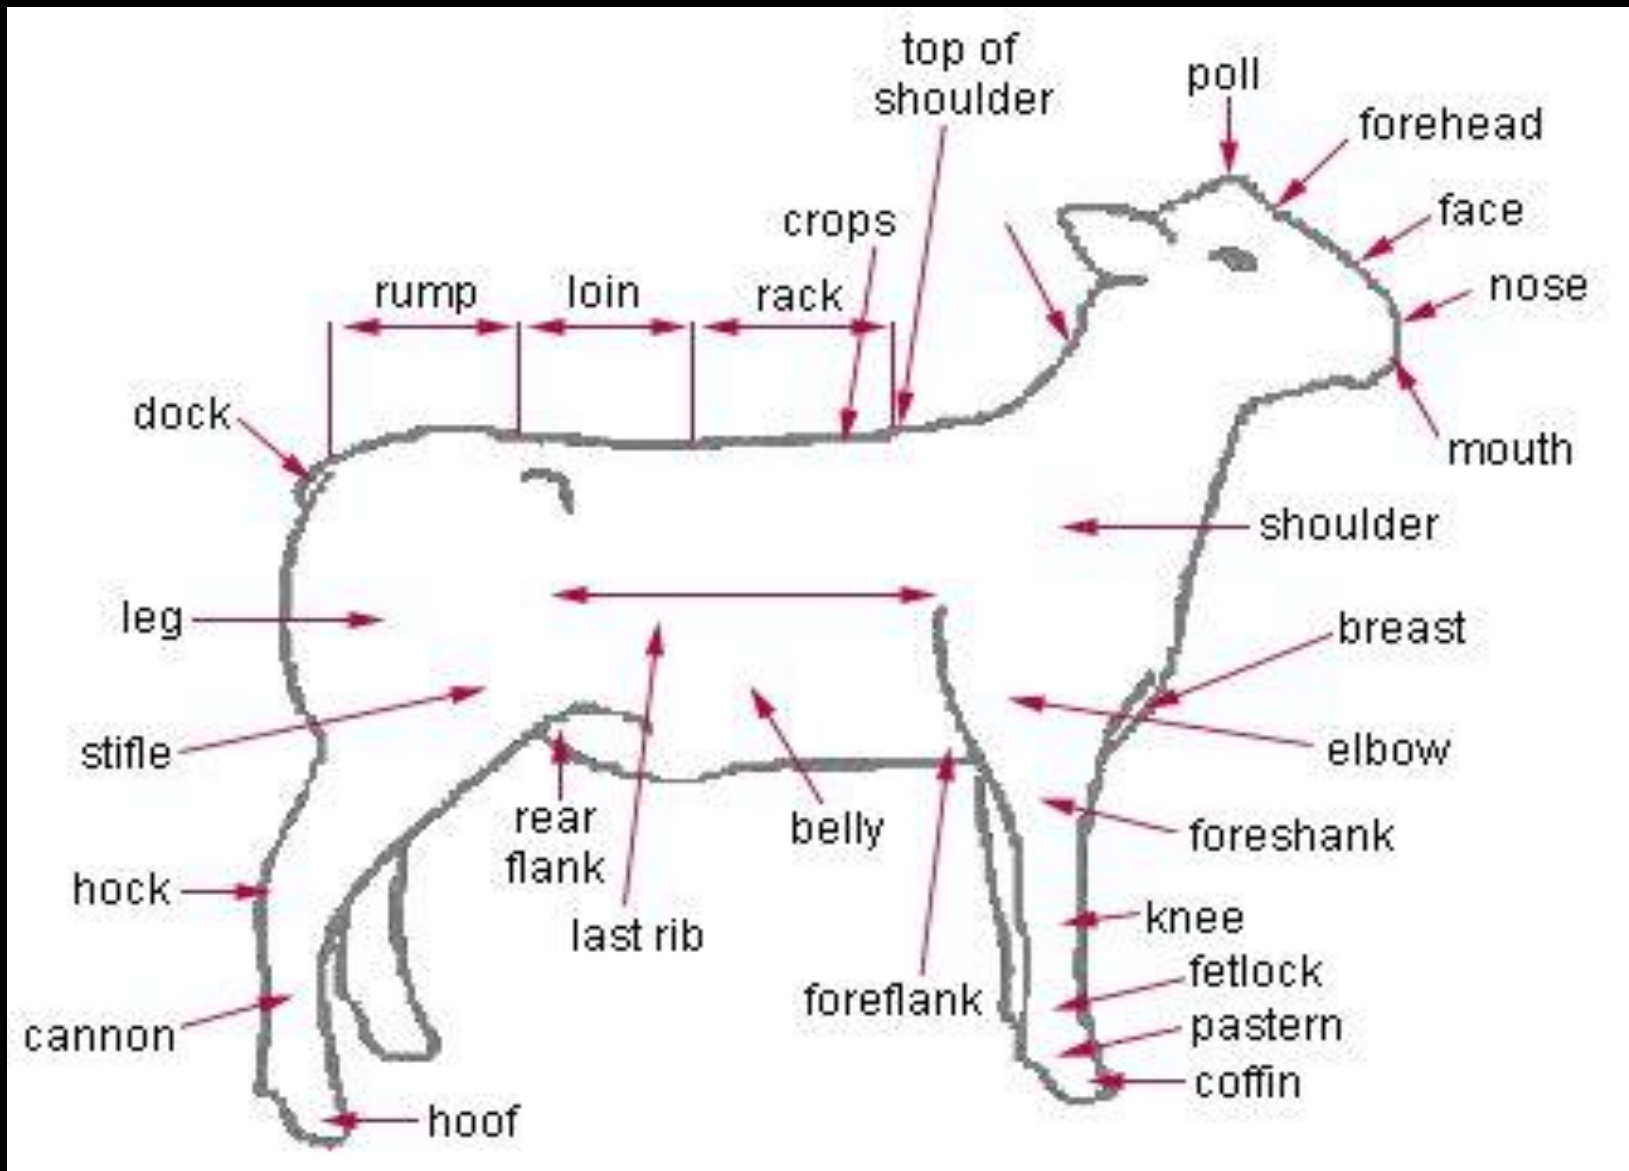

ANS 201: ANATOMY AND PHYSIOLOGY OF FARM ANIMALS
EXTERNAL FEATURES OF SOME SELECTED FARM ANIMALS

BAGIT DIGITAL SOLUTIONS...Where Learning is digitizingly fun!

Download More Course Materials on

www.bagitds.wordpress.com