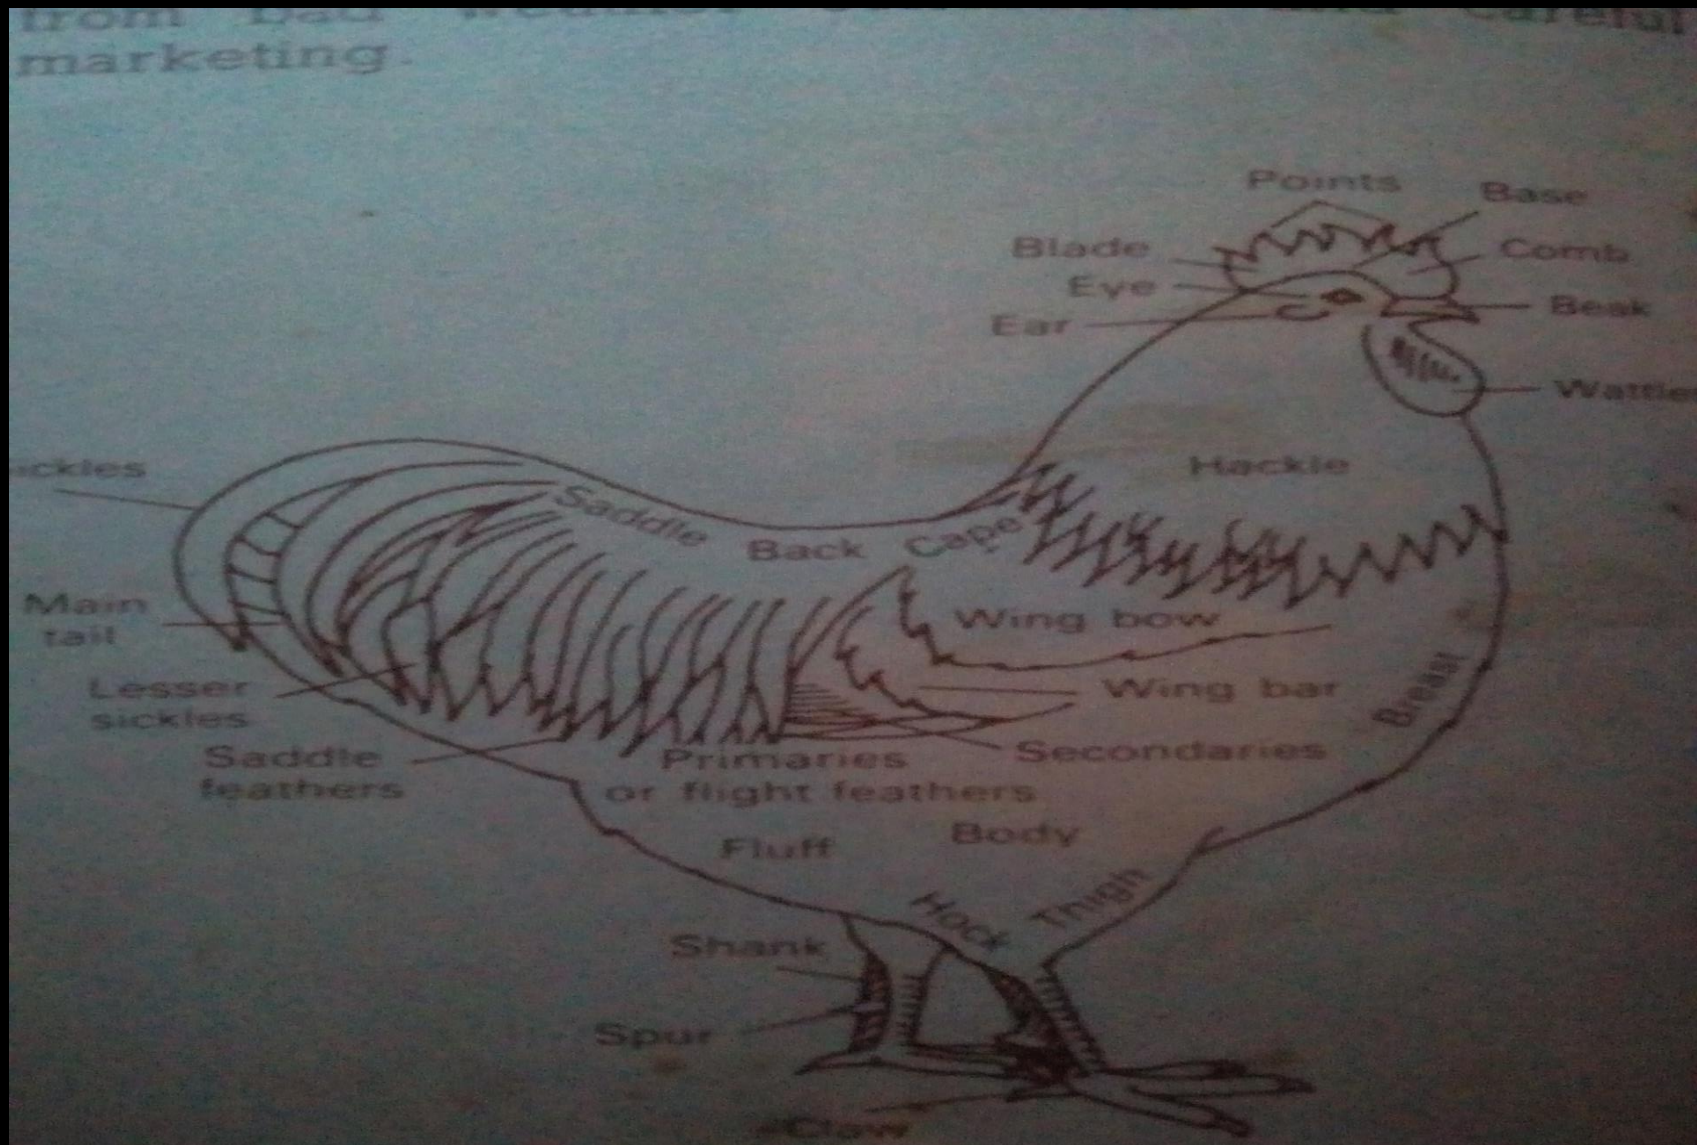

ANS 201: ANATOMY AND PHYSIOLOGY OF FARM ANIMALS  
 EXTERNAL FEATURES OF SOME SELECTED FARM ANIMALS

*BAGIT DIGITAL SOLUTIONS...Where Learning is digitizingly fun!*

Download More Course Materials on

[www.bagitds.wordpress.com](http://www.bagitds.wordpress.com)

ANS 201: ANATOMY AND PHYSIOLOGY OF FARM ANIMALS  
EXTERNAL FEATURES OF SOME SELECTED FARM ANIMALS

shoulders tight and sloping. The

**Fig. 50.1** Parts of a cow.

*BAGIT DIGITAL SOLUTIONS...Where Learning is digitizingly fun!*

Download More Course Materials on

[www.bagitds.wordpress.com](http://www.bagitds.wordpress.com)

ANS 201: ANATOMY AND PHYSIOLOGY OF FARM ANIMALS  
EXTERNAL FEATURES OF SOME SELECTED FARM ANIMALS

*BAGIT DIGITAL SOLUTIONS...Where Learning is digitizingly fun!*  
Download More Course Materials on  
[www.bagitds.wordpress.com](http://www.bagitds.wordpress.com)