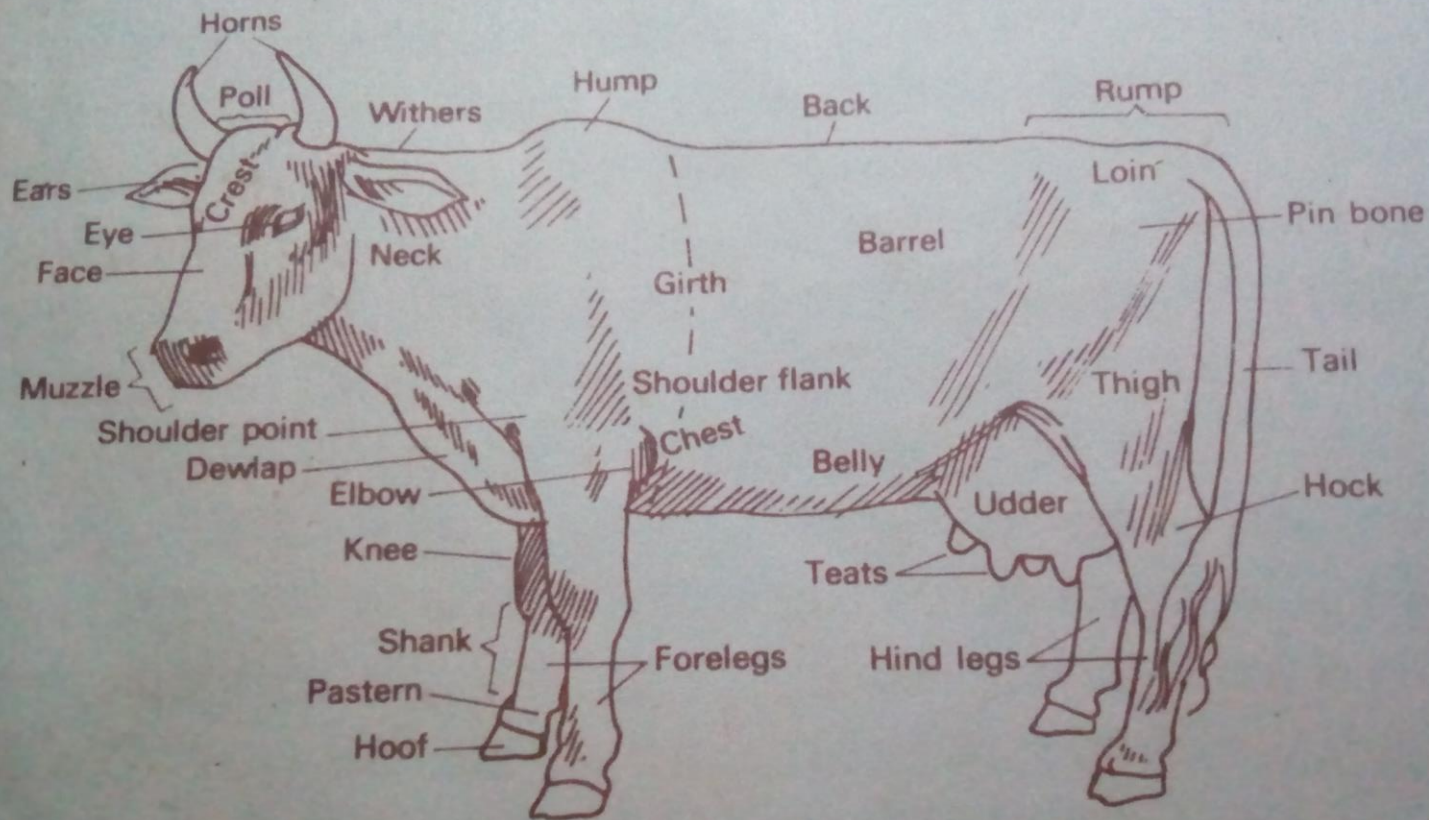

ANS 201: ANATOMY AND PHYSIOLOGY OF FARM ANIMALS  
 EXTERNAL FEATURES OF SOME SELECTED FARM ANIMALS

*BAGIT DIGITAL SOLUTIONS...Where Learning is digitizingly fun!*

Download More Course Materials on

[www.bagitds.wordpress.com](http://www.bagitds.wordpress.com)

ANS 201: ANATOMY AND PHYSIOLOGY OF FARM ANIMALS  
EXTERNAL FEATURES OF SOME SELECTED FARM ANIMALS

shoulders tight and sloping. The

**Fig. 50.1** Parts of a cow.

*BAGIT DIGITAL SOLUTIONS...Where Learning is digitizingly fun!*