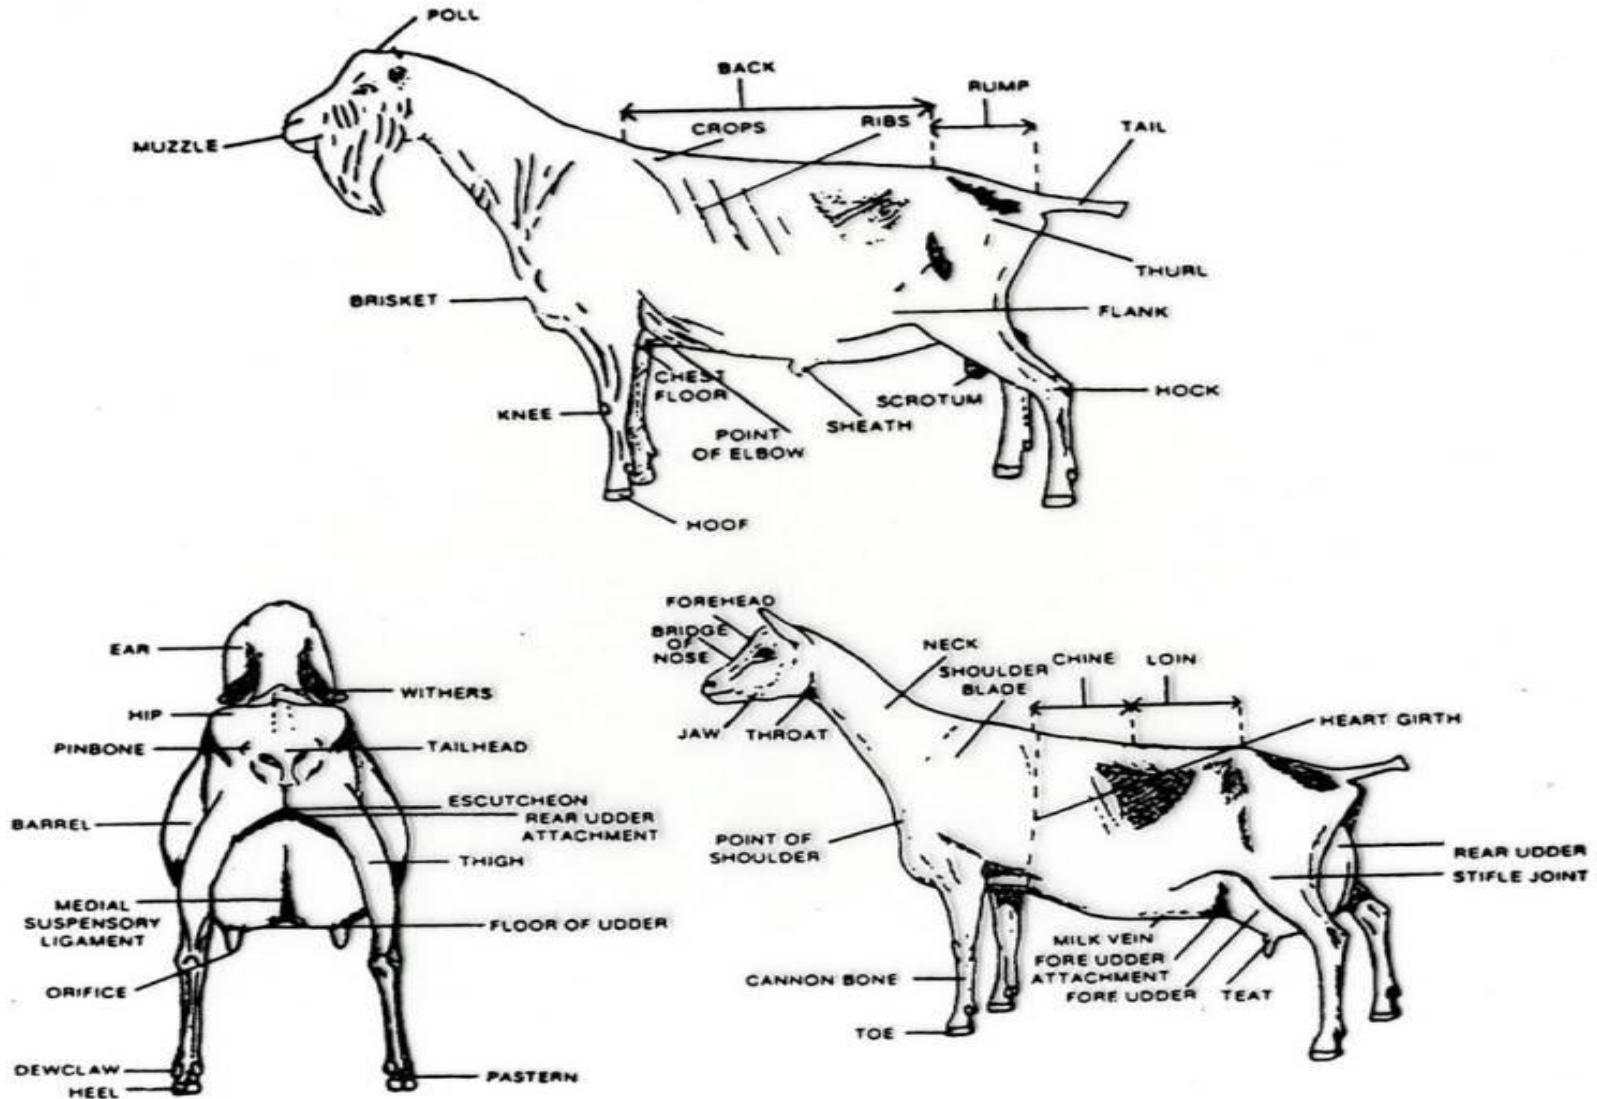

ANS 201: ANATOMY AND PHYSIOLOGY OF FARM ANIMALS  
 EXTERNAL FEATURES OF SOME SELECTED FARM ANIMALS

*BAGIT DIGITAL SOLUTIONS...Where Learning is digitizingly fun!*

Download More Course Materials on

[www.bagitds.wordpress.com](http://www.bagitds.wordpress.com)

ANS 201: ANATOMY AND PHYSIOLOGY OF FARM ANIMALS  
EXTERNAL FEATURES OF SOME SELECTED FARM ANIMALS

shoulders tight and sloping. The

**Fig. 50.1** Parts of a cow.

*BAGIT DIGITAL SOLUTIONS...Where Learning is digitizingly fun!*